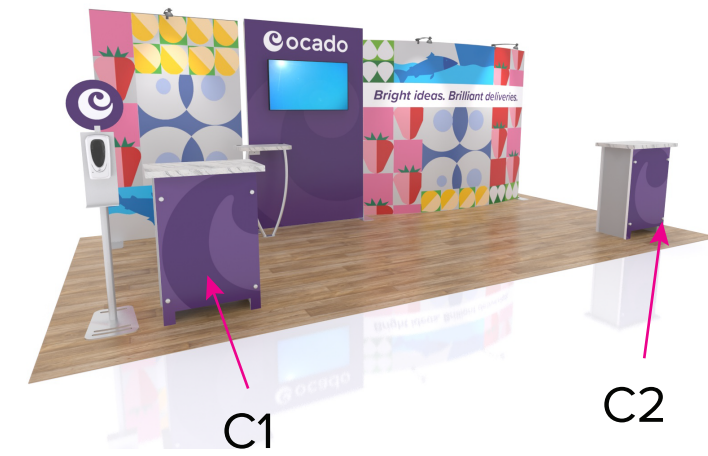

Graphic Template  
10 x 20 Inline Exhibit  
Backwall with Flat, Rectangular Panels, Convex Panel - SEG Graphics

NOTE: All Raster Art (jpg, tiff,psd, png, etc.) must be at least 100 dpi at print size.  
Standard kits are often customized. Please check with Customer Service to ensure that this template matches your specific job.

Graphic Template  
Backwall Workstation Countertop – Vinyl Graphics  
Graphics **NOT** included in base price. Please request pricing.

NOTE: All Raster Art (jpg, tiff,psd, png, etc.) must be at least 100 dpi at print size.  
Standard kits are often customized. Please check with Customer Service to ensure that this template matches your specific job.

# Graphic Template Portable Counter – Vinyl Graphic

NOTE: All Raster Art (jpg, tiff,psd, png, etc.) must be at least 100 dpi at print size.  
Standard kits are often customized. Please check with Customer Service to ensure that this template matches your specific job.