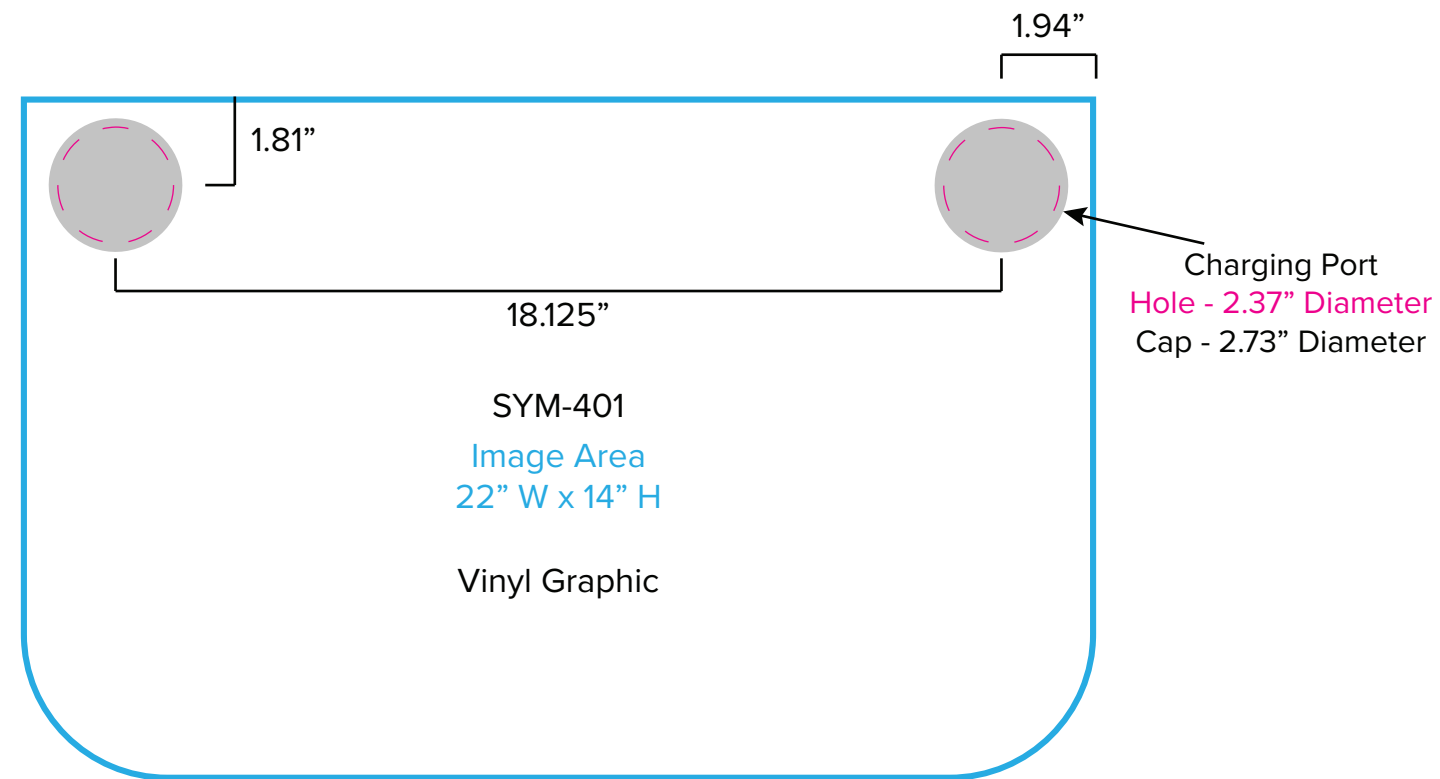

Graphic Template  
10 x 20 Inline Exhibit  
Backwall with Flat, Rectangular Panels, Convex Panel - SEG Graphics

NOTE: All Raster Art (jpg, tiff,psd, png, etc.) must be at least 100 dpi at print size.  
Standard kits are often customized. Please check with Customer Service to ensure that this template matches your specific job.

Graphic Template  
Backwall Workstation Countertop – Vinyl Graphics  
Graphics **NOT** included in base price. Please request pricing.

NOTE: All Raster Art (jpg, tiff,psd, png, etc.) must be at least 100 dpi at print size.  
Standard kits are often customized. Please check with Customer Service to ensure that this template matches your specific job.

# Graphic Template Portable Counter – Vinyl Graphic

NOTE: All Raster Art (jpg, tiff,psd, png, etc.) must be at least 100 dpi at print size.  
Standard kits are often customized. Please check with Customer Service to ensure that this template matches your specific job.

# Graphic Template Hand Sanitizer Station – Direct Print Graphic

NOTE: All Raster Art (jpg, tiff,psd, png, etc.) must be at least 100 dpi at print size.  
Standard kits are often customized. Please check with Customer Service to ensure that this template matches your specific job.