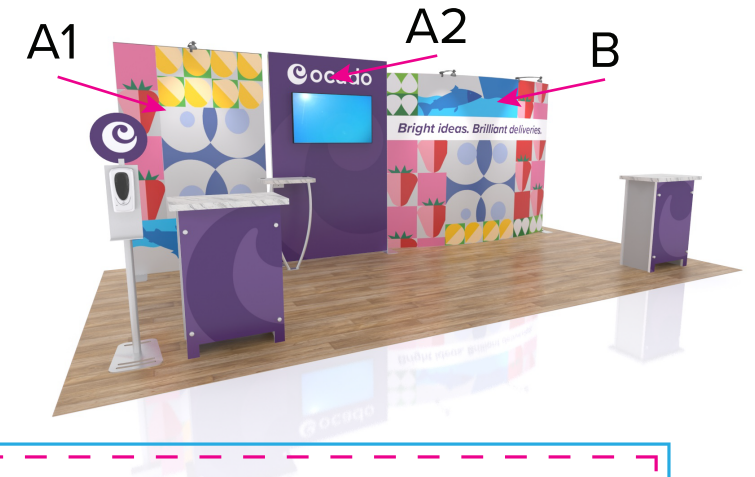

Graphic Template  
10 x 20 Inline Exhibit  
Backwall with Flat, Rectangular Panels, Convex Panel - SEG Graphics

NOTE: All Raster Art (jpg, tiff,psd, png, etc.) must be at least 100 dpi at print size.  
Standard kits are often customized. Please check with Customer Service to ensure that this template matches your specific job.

Graphic Template  
Backwall Workstation Countertop – Vinyl Graphics  
Graphics **NOT** included in base price. Please request pricing.

NOTE: All Raster Art (jpg, tiff,psd, png, etc.) must be at least 100 dpi at print size.  
Standard kits are often customized. Please check with Customer Service to ensure that this template matches your specific job.

# Graphic Template Portable Counter – Vinyl Graphic

NOTE: All Raster Art (jpg, tiff,psd, png, etc.) must be at least 100 dpi at print size.  
Standard kits are often customized. Please check with Customer Service to ensure that this template matches your specific job.