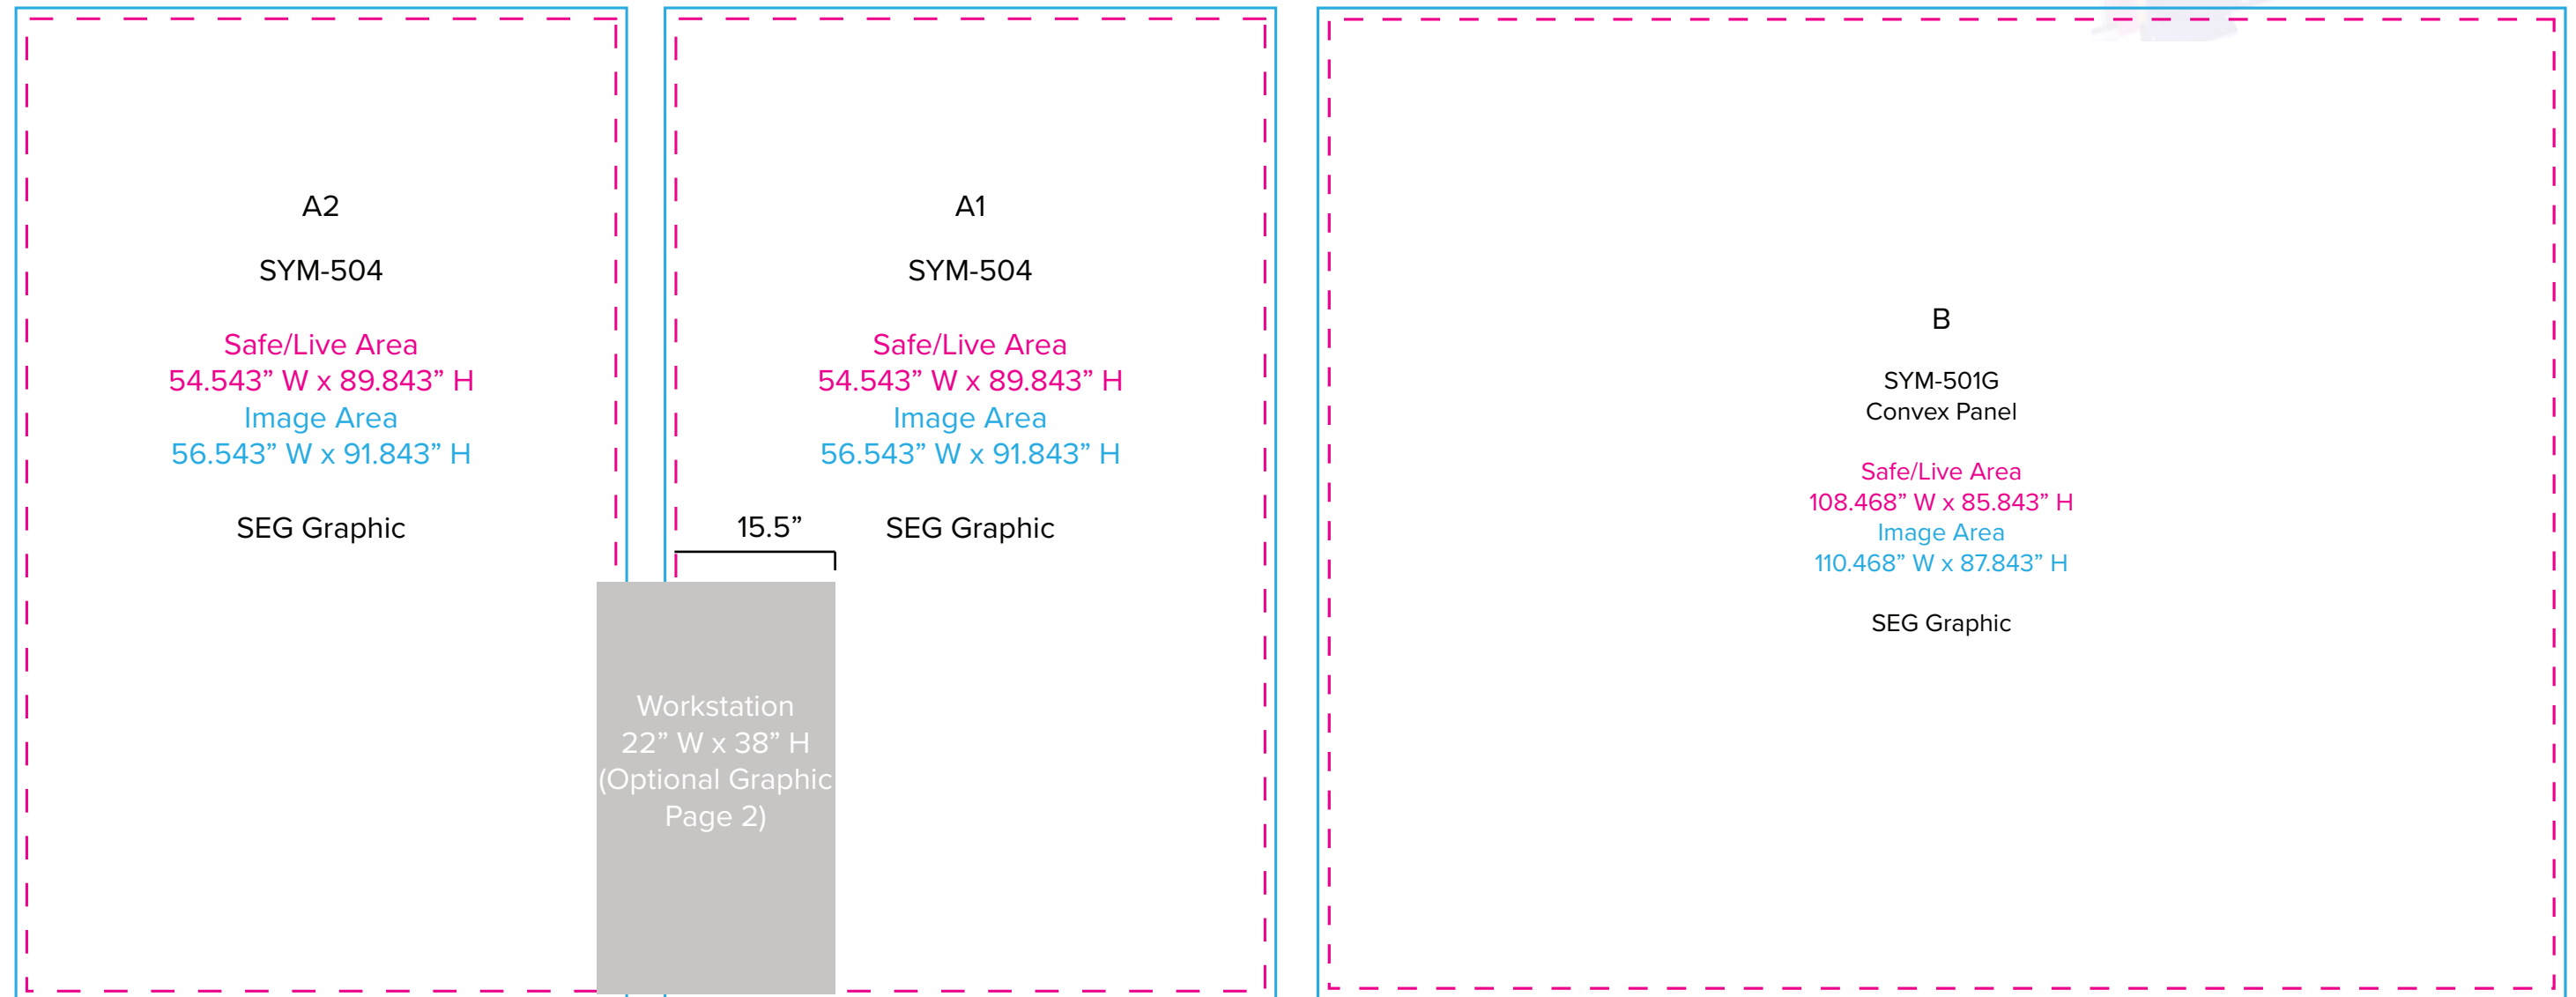

Graphic Template  
10 x 20 Inline Exhibit  
Backwall with Flat, Rectangular Panels, Convex Panel - SEG Graphics

NOTE: All Raster Art (jpg, tiff,psd, png, etc.) must be at least 100 dpi at print size.  
Standard kits are often customized. Please check with Customer Service to ensure that this template matches your specific job.

Graphic Template  
Backwall Workstation Countertop – Vinyl Graphics  
Graphics **NOT** included in base price. Please request pricing.

NOTE: All Raster Art (jpg, tiff,psd, png, etc.) must be at least 100 dpi at print size.  
Standard kits are often customized. Please check with Customer Service to ensure that this template matches your specific job.

# Graphic Template Portable Counter – Vinyl Graphic

NOTE: All Raster Art (jpg, tiff,psd, png, etc.) must be at least 100 dpi at print size.  
Standard kits are often customized. Please check with Customer Service to ensure that this template matches your specific job.

# Graphic Template Hand Sanitizer Station – Direct Print Graphic

NOTE: All Raster Art (jpg, tiff,psd, png, etc.) must be at least 100 dpi at print size.  
Standard kits are often customized. Please check with Customer Service to ensure that this template matches your specific job.